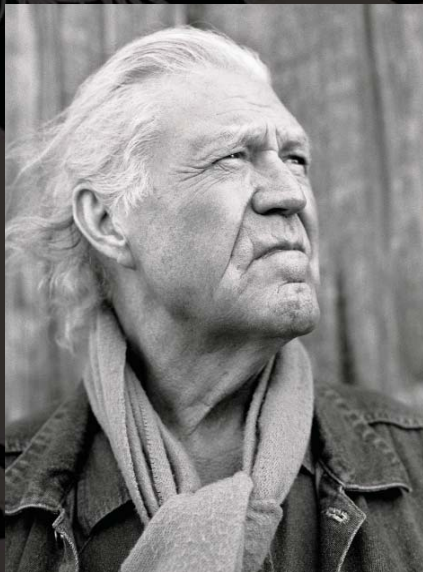

# Patsy

Benefiting Stages Repertory Theatre

**Dr. Carolyn Farb, hc**

Chair

requests the pleasure of your company  
at Stages Repertory Theatre's  
30th Anniversary Gala

Honoring Stages Board President

**George Lancaster**